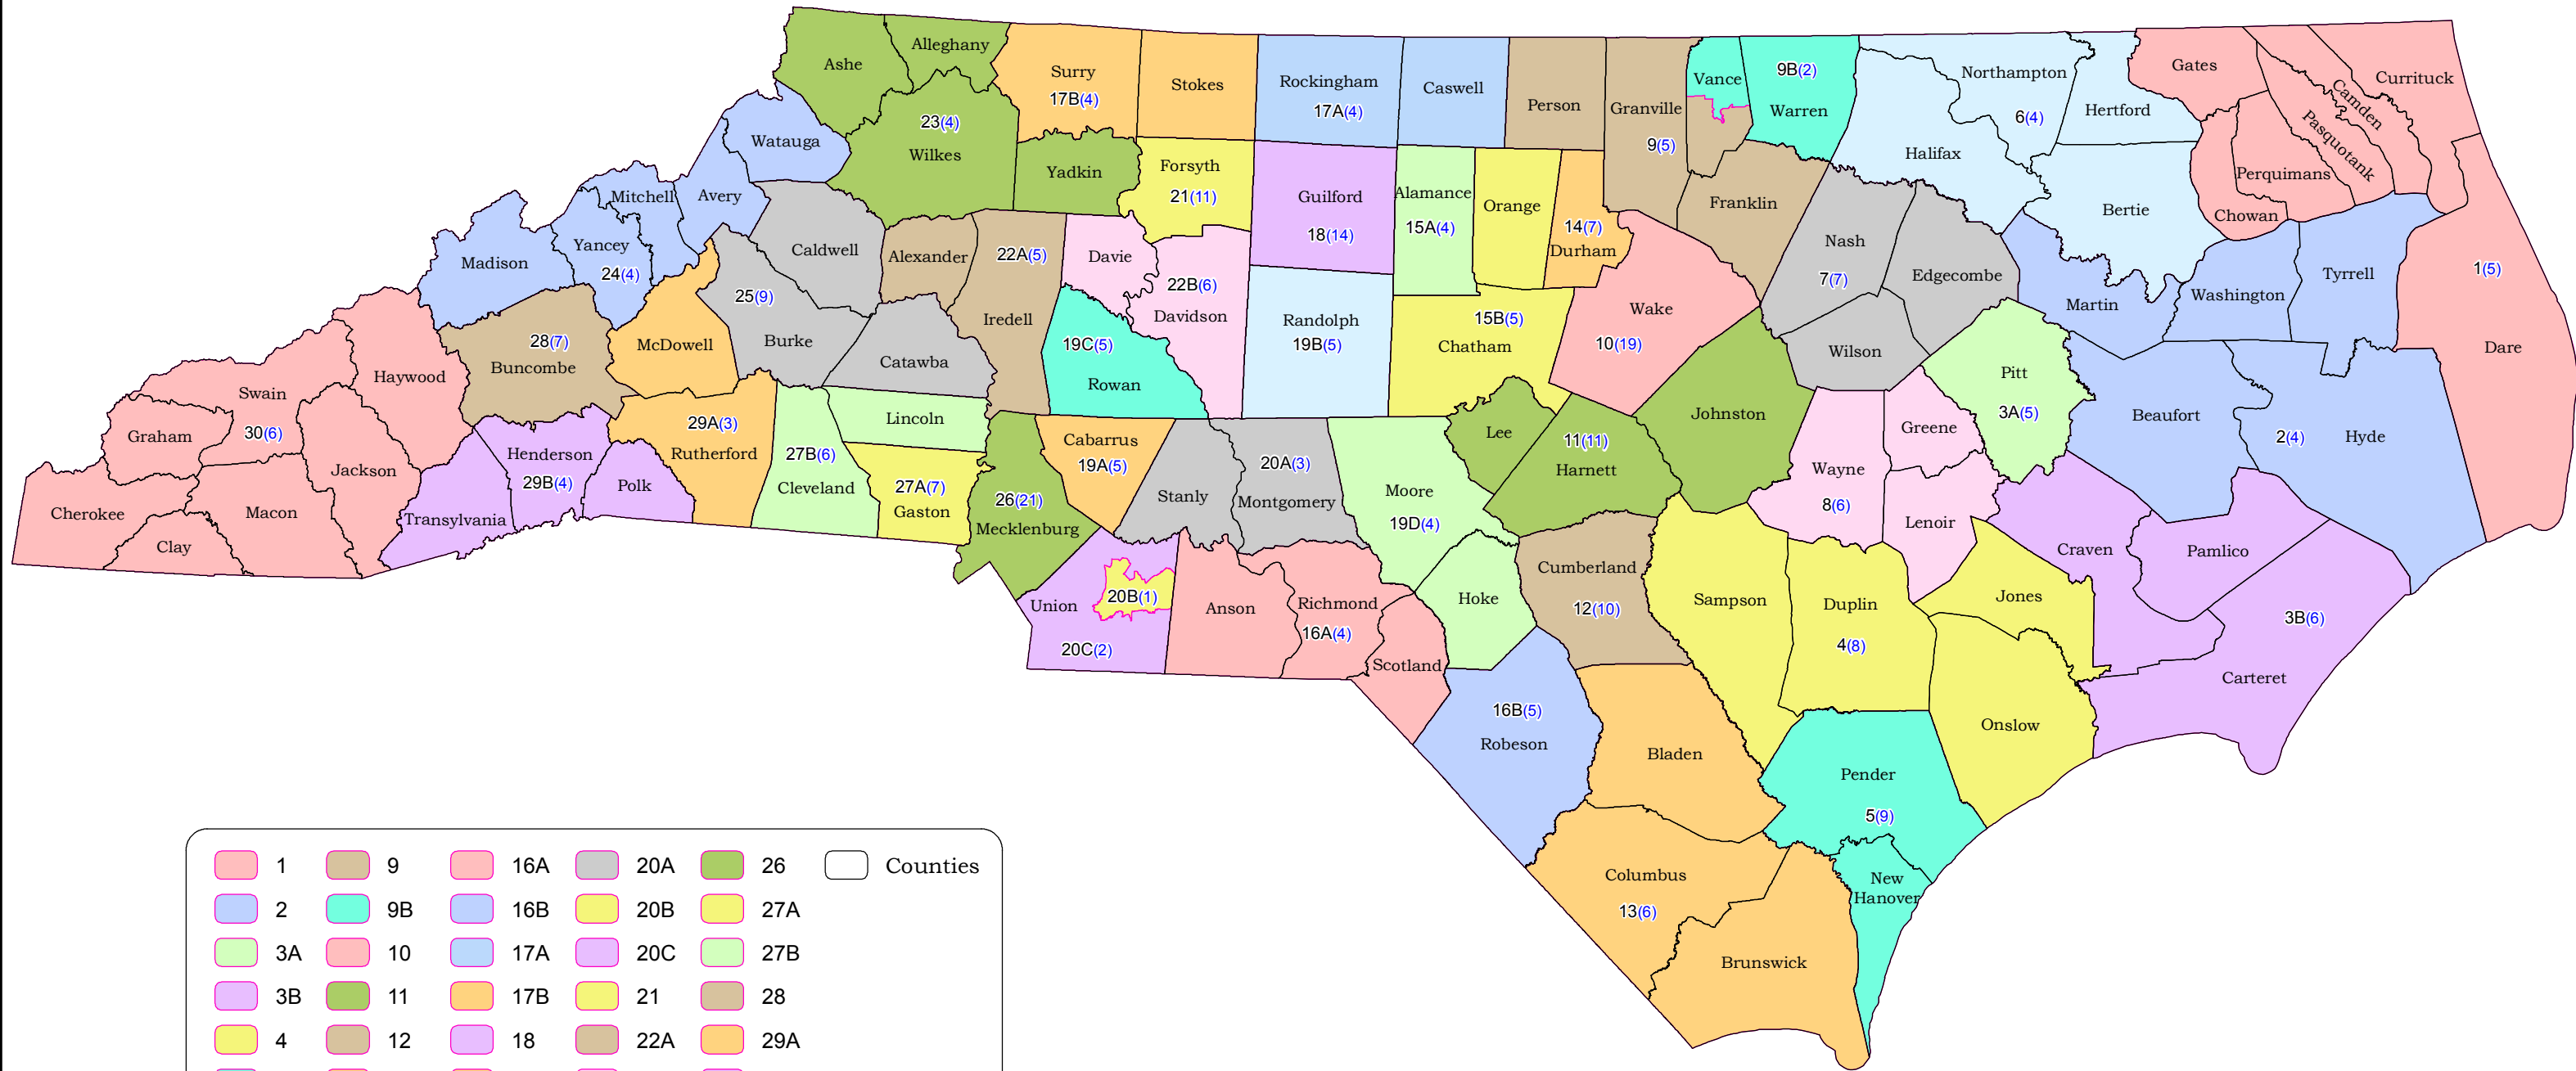

North Carolina District Court Districts

1	9	16A	20A	26	Counties
2	9B	16B	20B	27A	
3A	10	17A	20C	27B	
3B	11	17B	21	28	
4	12	18	22A	29A	
5	13	19A	22B	29B	
6	14	19B	23	30	
7	15A	19C	24		
8	15B	19D	25		

Number of Judges is shown in parentheses