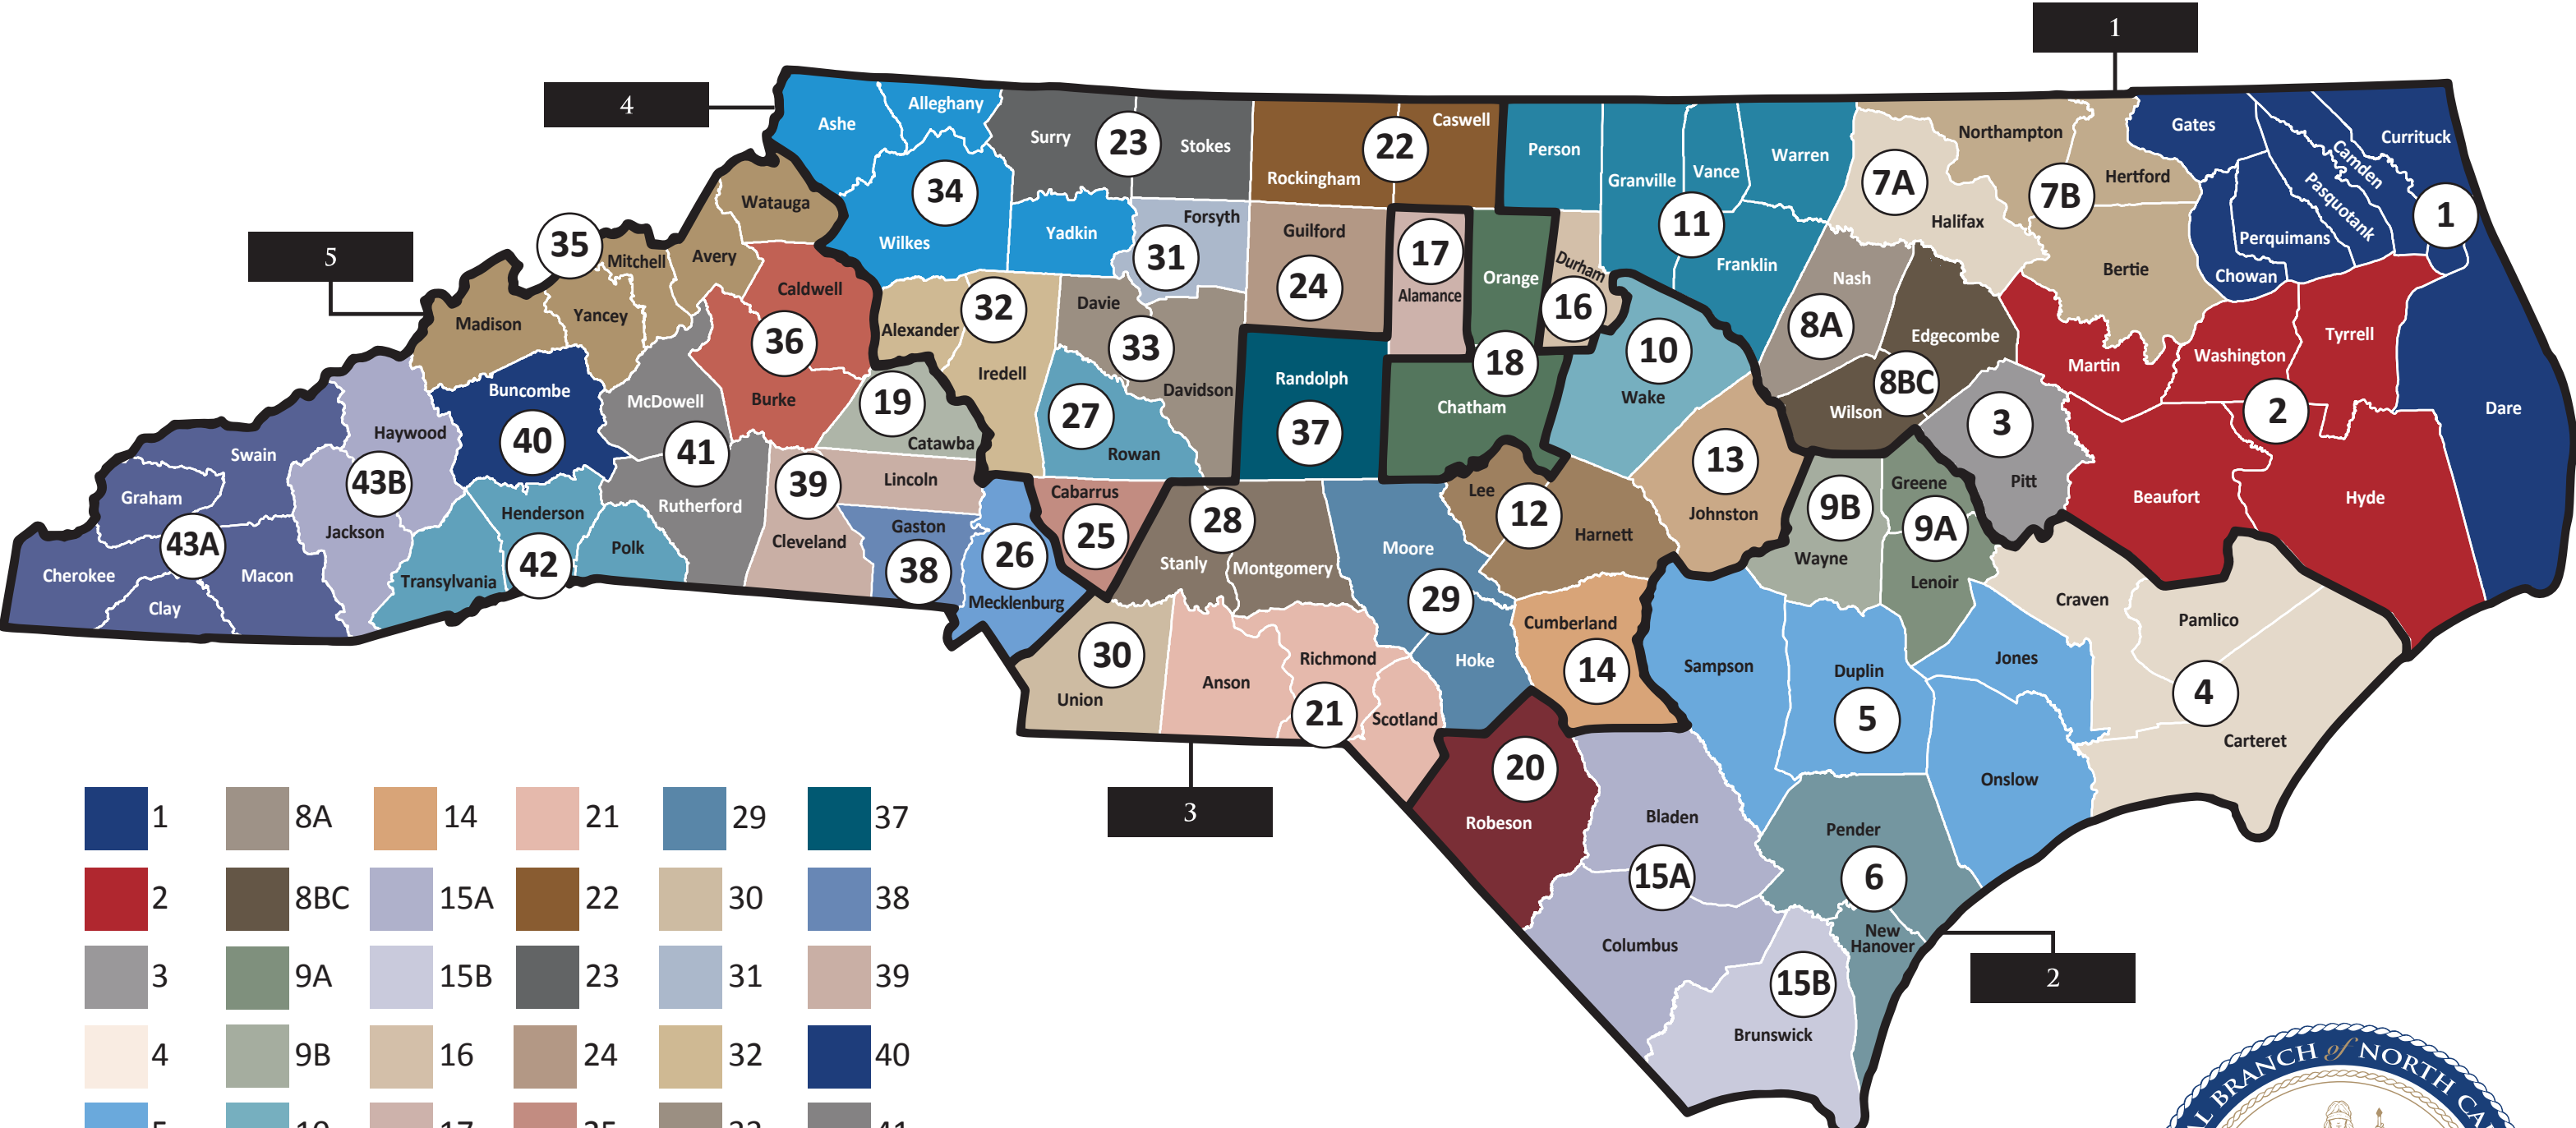

NORTH CAROLINA SUPERIOR COURT DISTRICTS

	1		8A		14		21		29		37
	2		8BC		15A		22		30		38
	3		9A		15B		23		31		39
	4		9B		16		24		32		40
	5		10		17		25		33		41
	6		11		18		26		34		42
	7A		12		19		27		35		43A
	7B		13		20		28		36		43B

Superior Court Divisions

Effective January 1, 2024